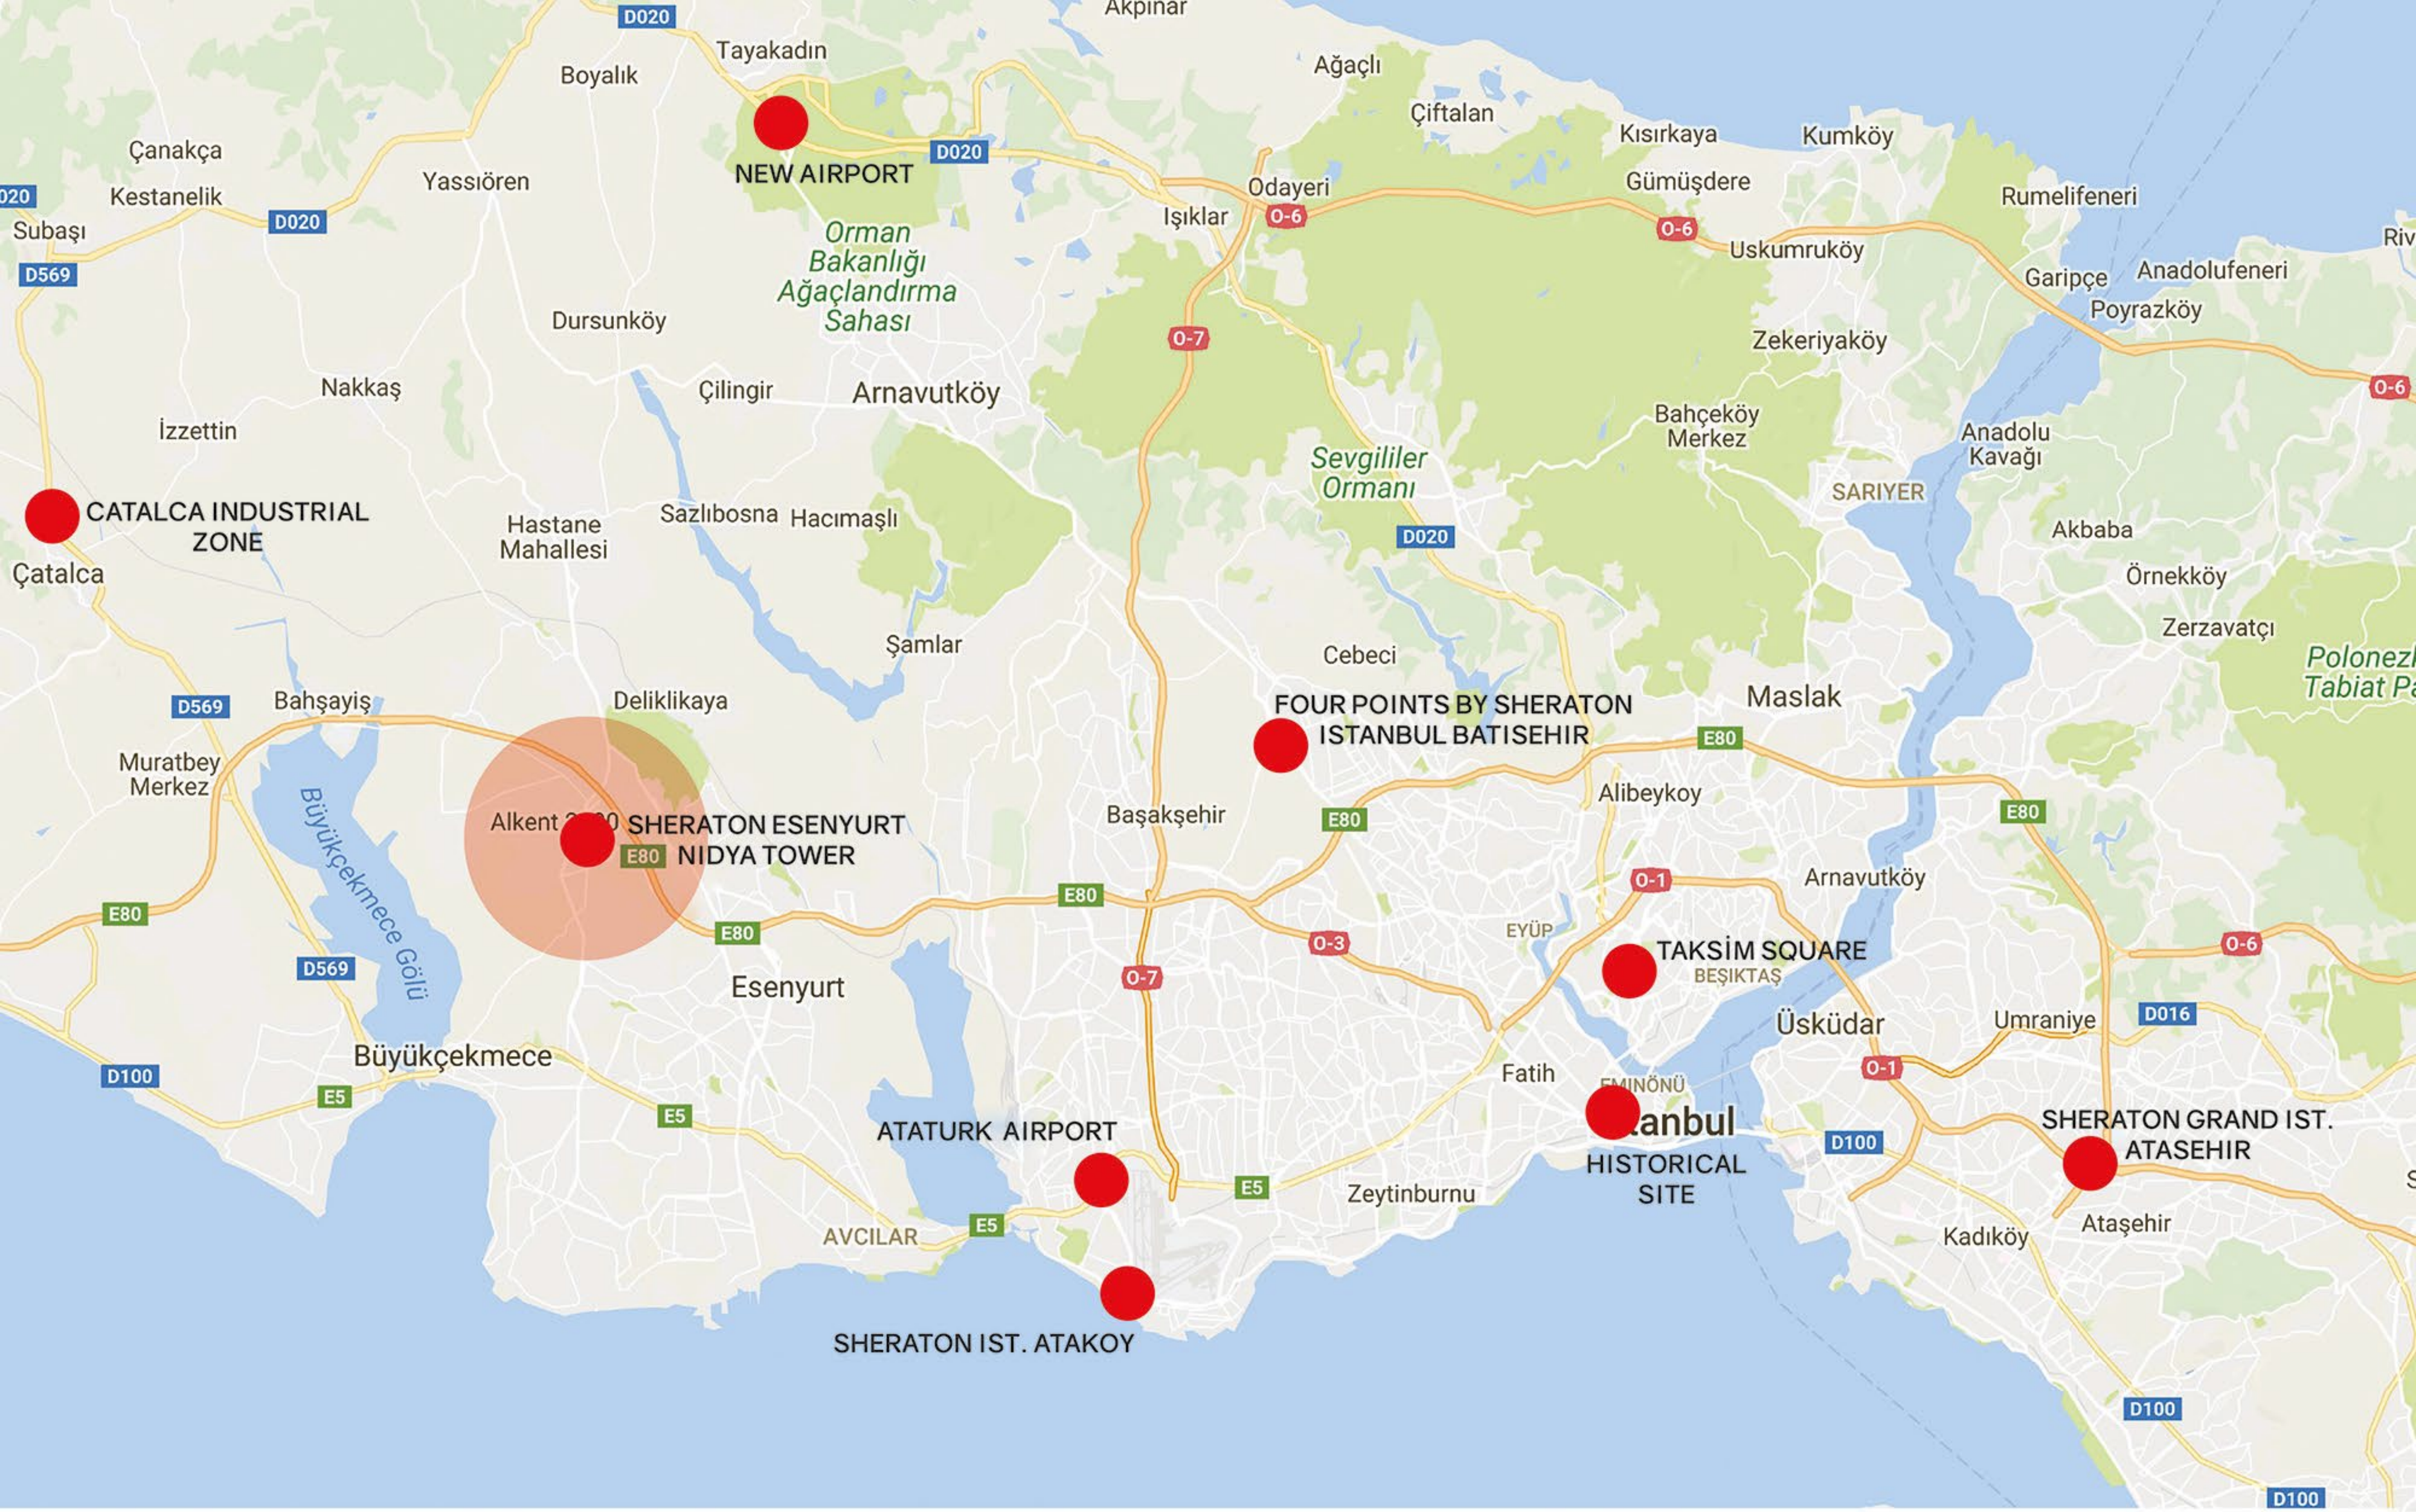

ATATURK AIRPORT 23.5 km
NEW AIRPORT 38.5 km
TAKSİM SQUARE 35 km
FOUR POINTS BY SHERATON ISTANBUL BATISEHIR 24 km

SHERATON IST ATAKOY 25 km
HISTORICAL SITES 31 km
CATALCA INDUSTRIAL ZONE 29 km
SHERATON GRAND IST. ATASEHIR 56,5 km