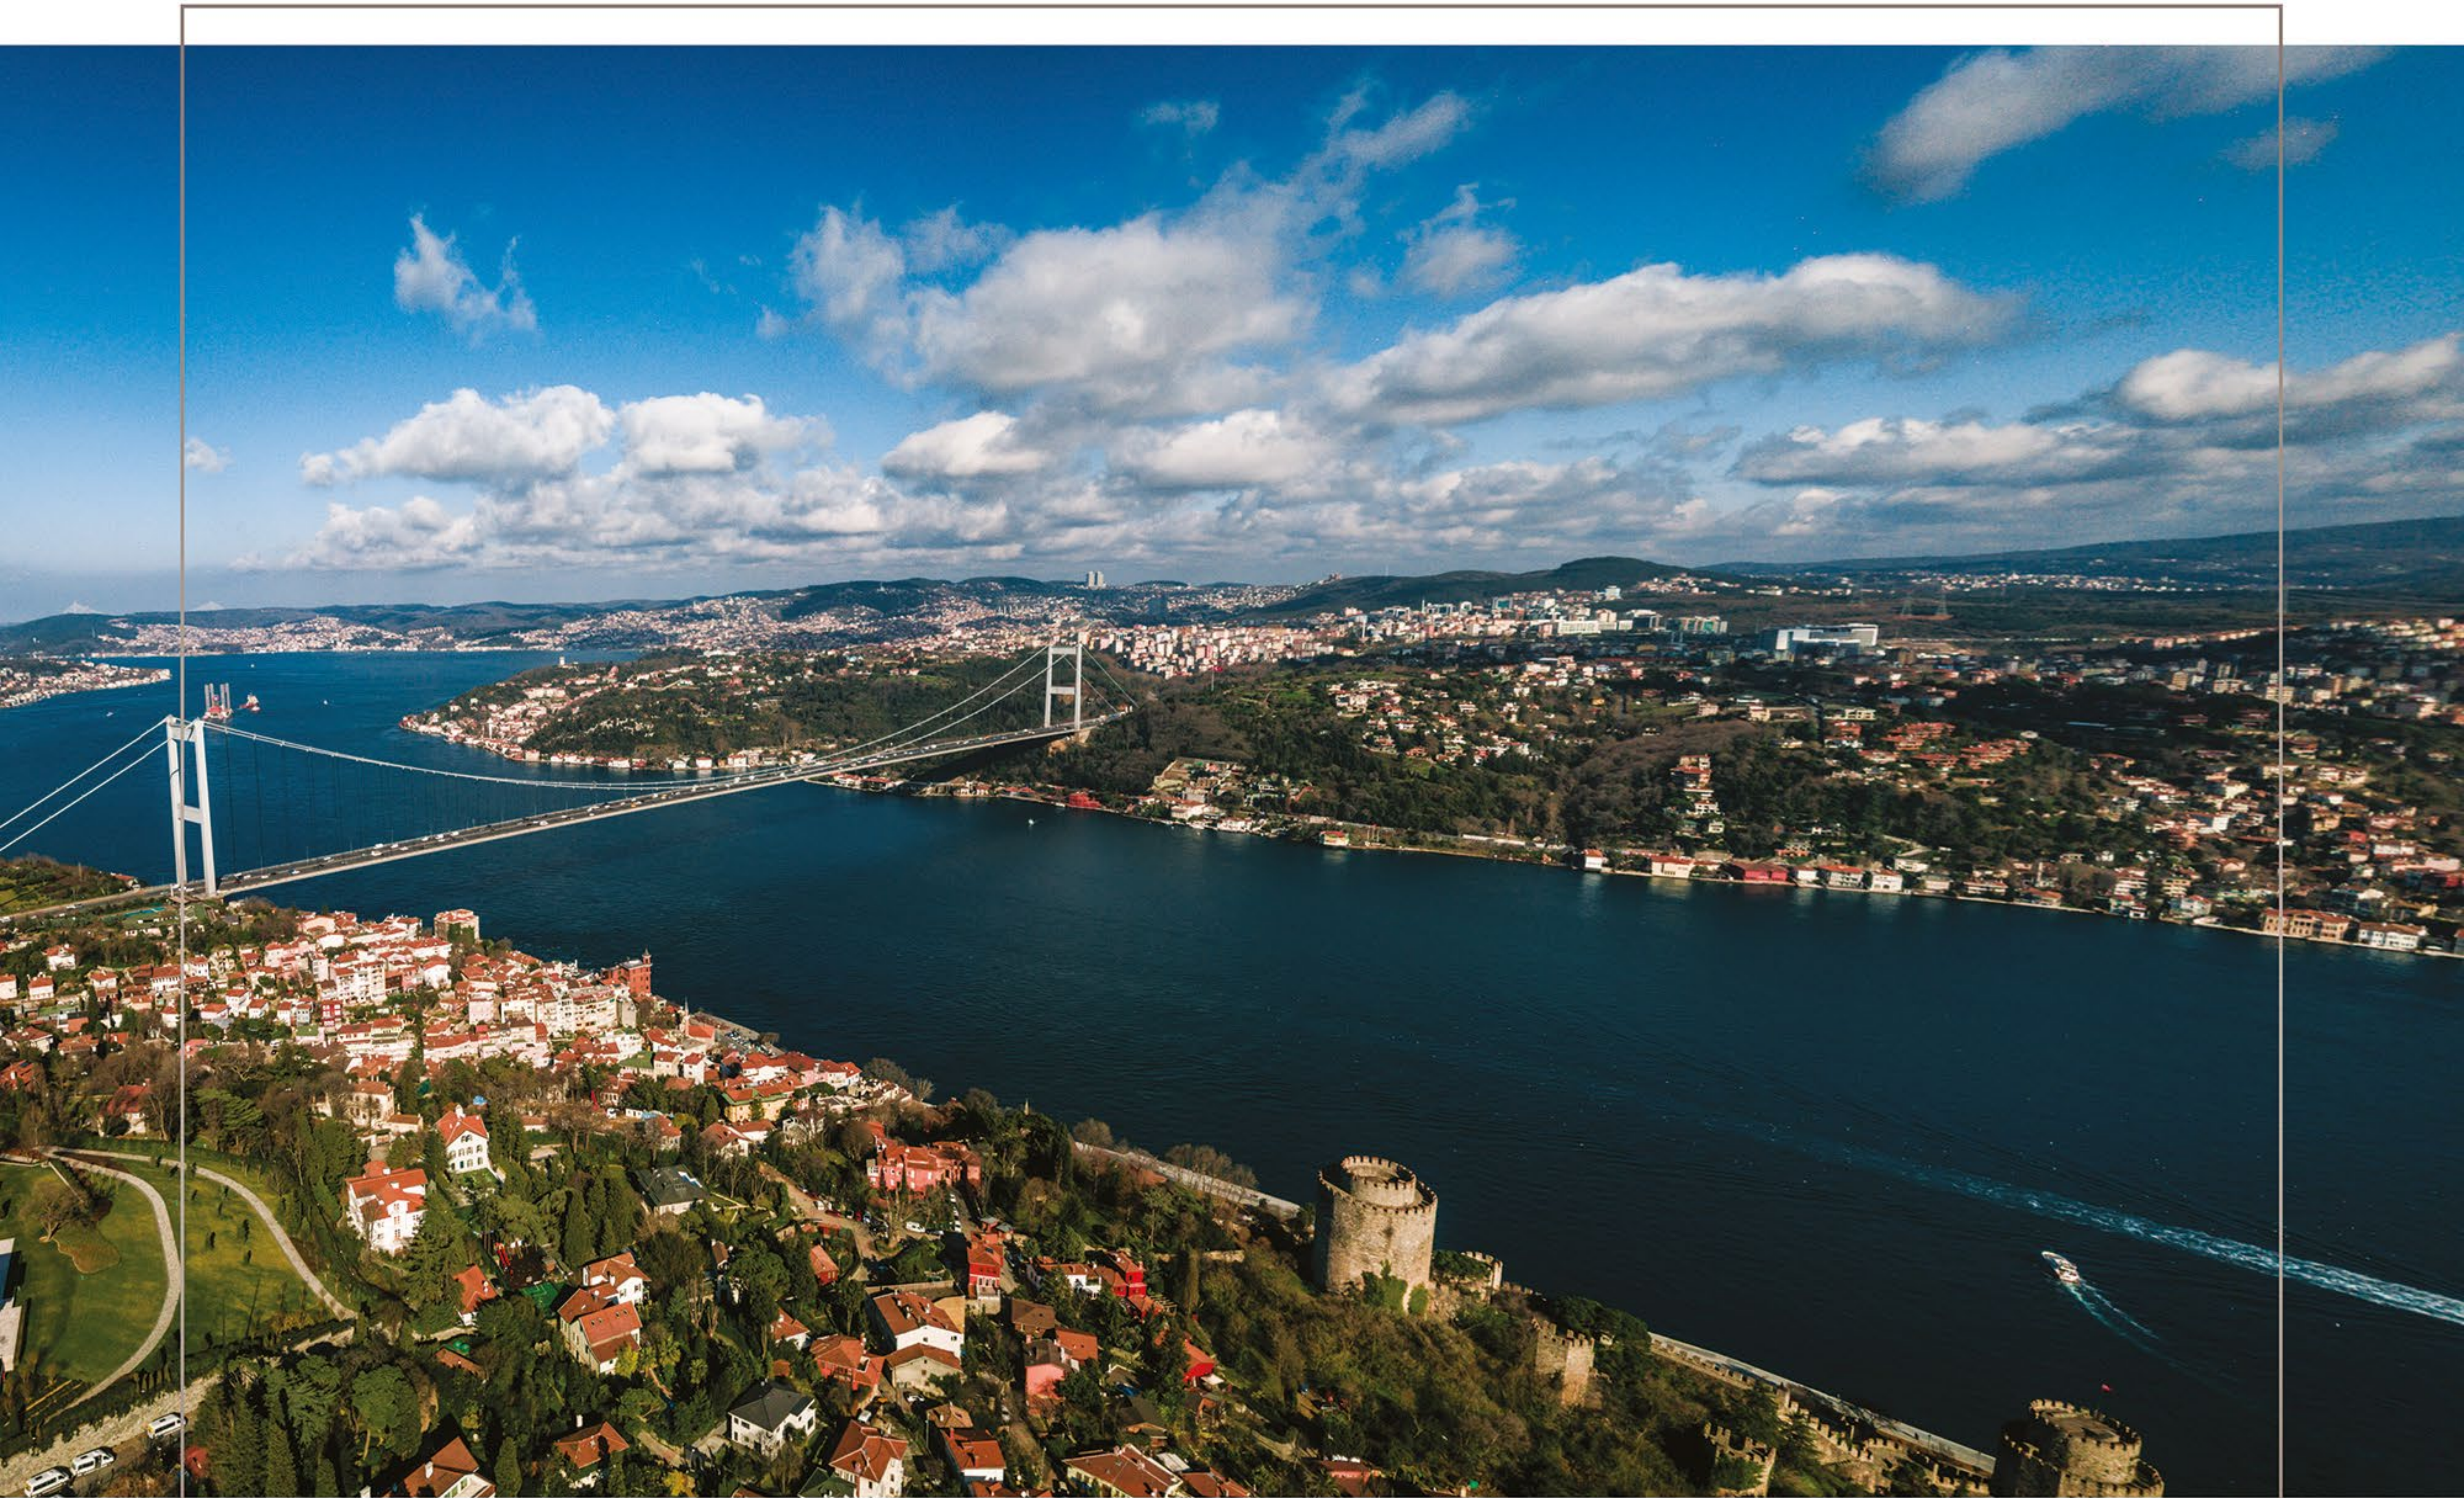

Guray Group is proud to announce
the first "Sheraton Residence" in Turkey,
A new and innovative project of luxury properties.

DREAM CITY ISTANBUL

One of the world's oldest cities and linking two continents with a spectacular Bosphorus, ISTANBUL, is a completely different experience with SHERATON RESIDENCES privilege.