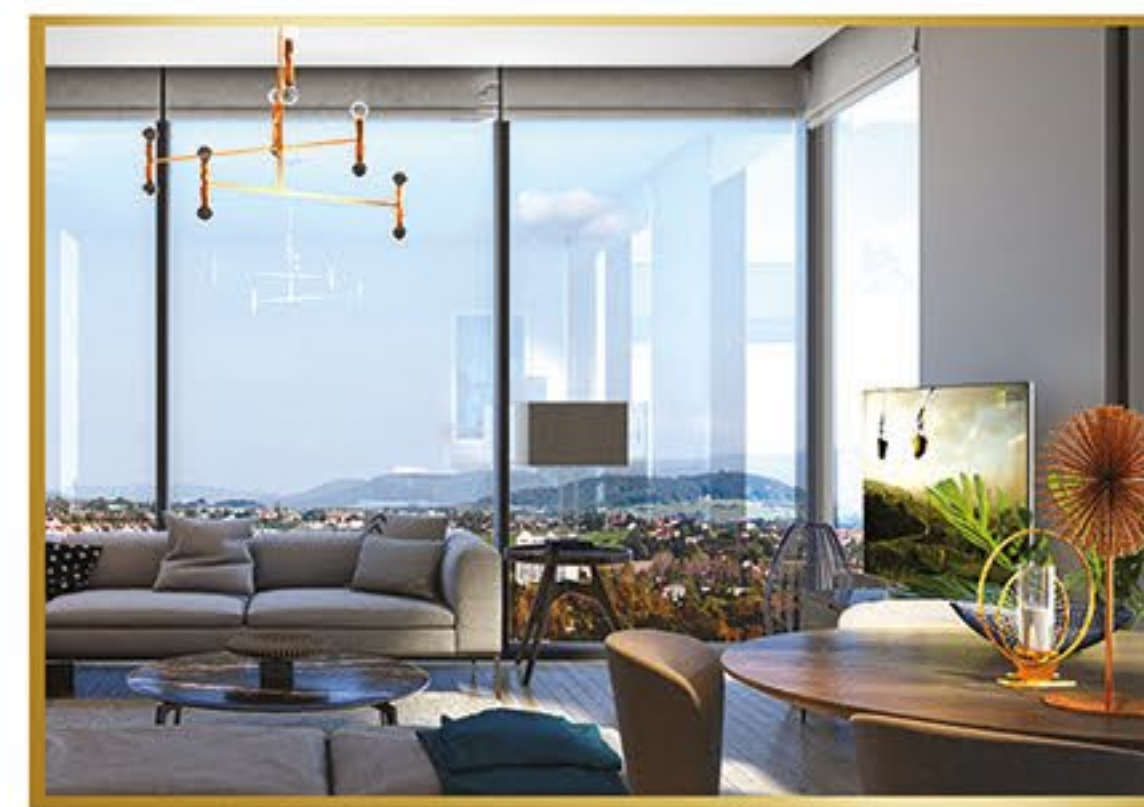

ENJOY YOUR EXCLUSIVE RESIDENCE

All residences are fitted with state-of-the-art kitchens, convenient for families and parties seeking independence and flexibility.